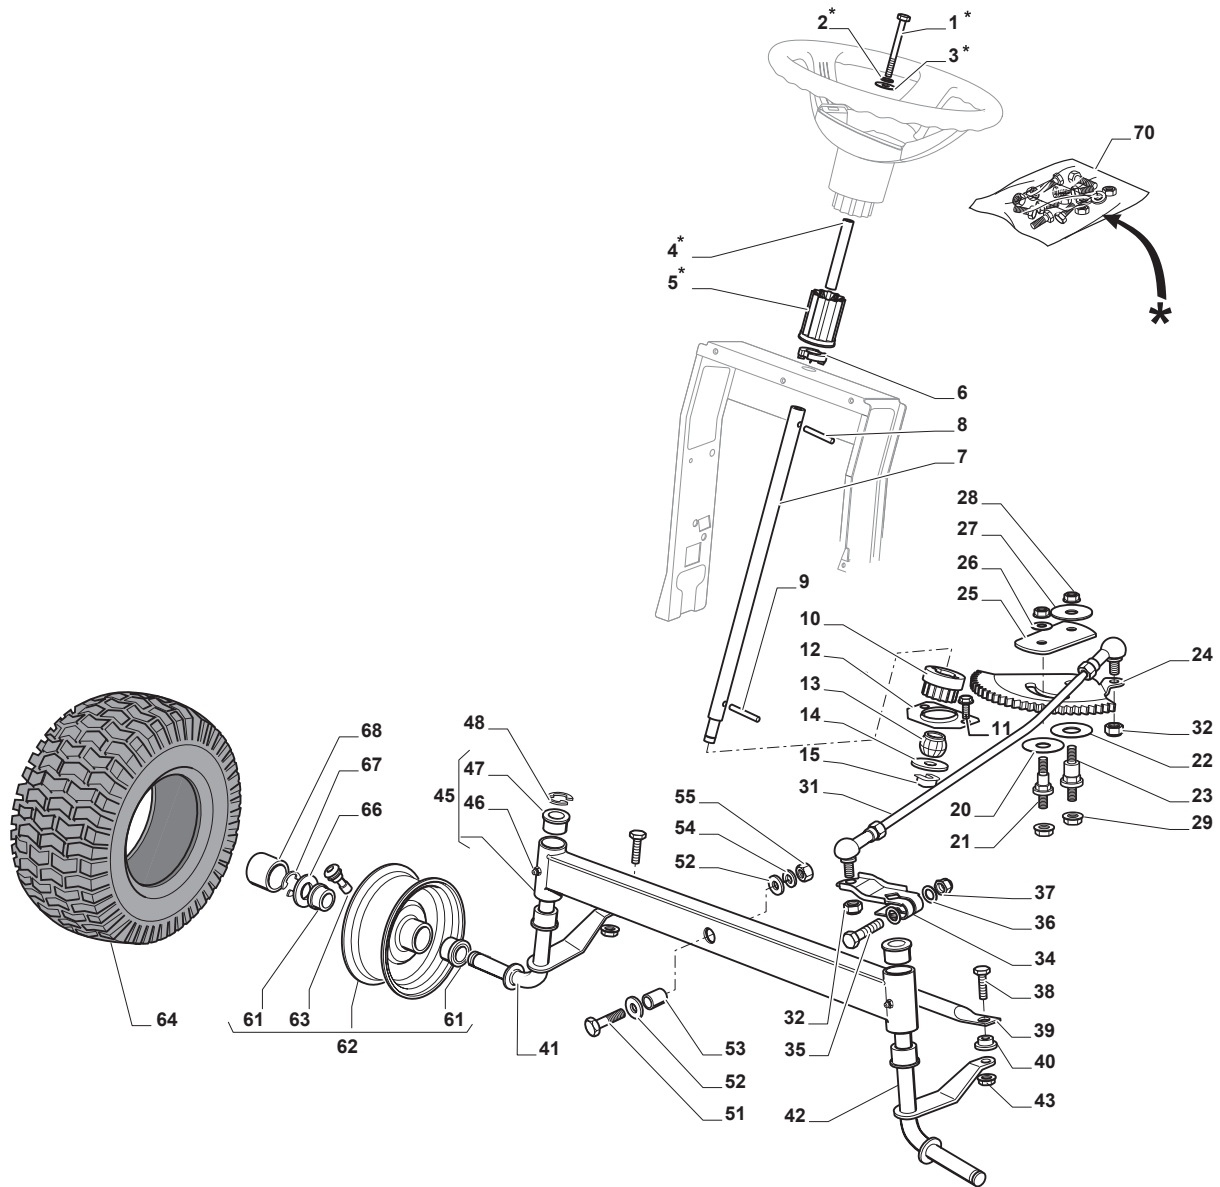

CODICE 93267

Fig.	Q.ty	Part No	Description	Notes
64	2	125590014/0	Tyre	13 inch
64	2	125590018/0	Tyre	13 inch - Stiga Models
64	2	125590020/0	Tyre	15 inch - Stiga Models
64	2	127590066/0	Tyre	15 inch
66	2	125670005/1	Washer	
67	2	112001010/0	Benzing Ring	
68	2	322110233/0	Hub Cover	Standard Black Cover
70	1	382180124/0	Screw	
68	2	322110239/0	Hub Cover	Stiga Style Cover