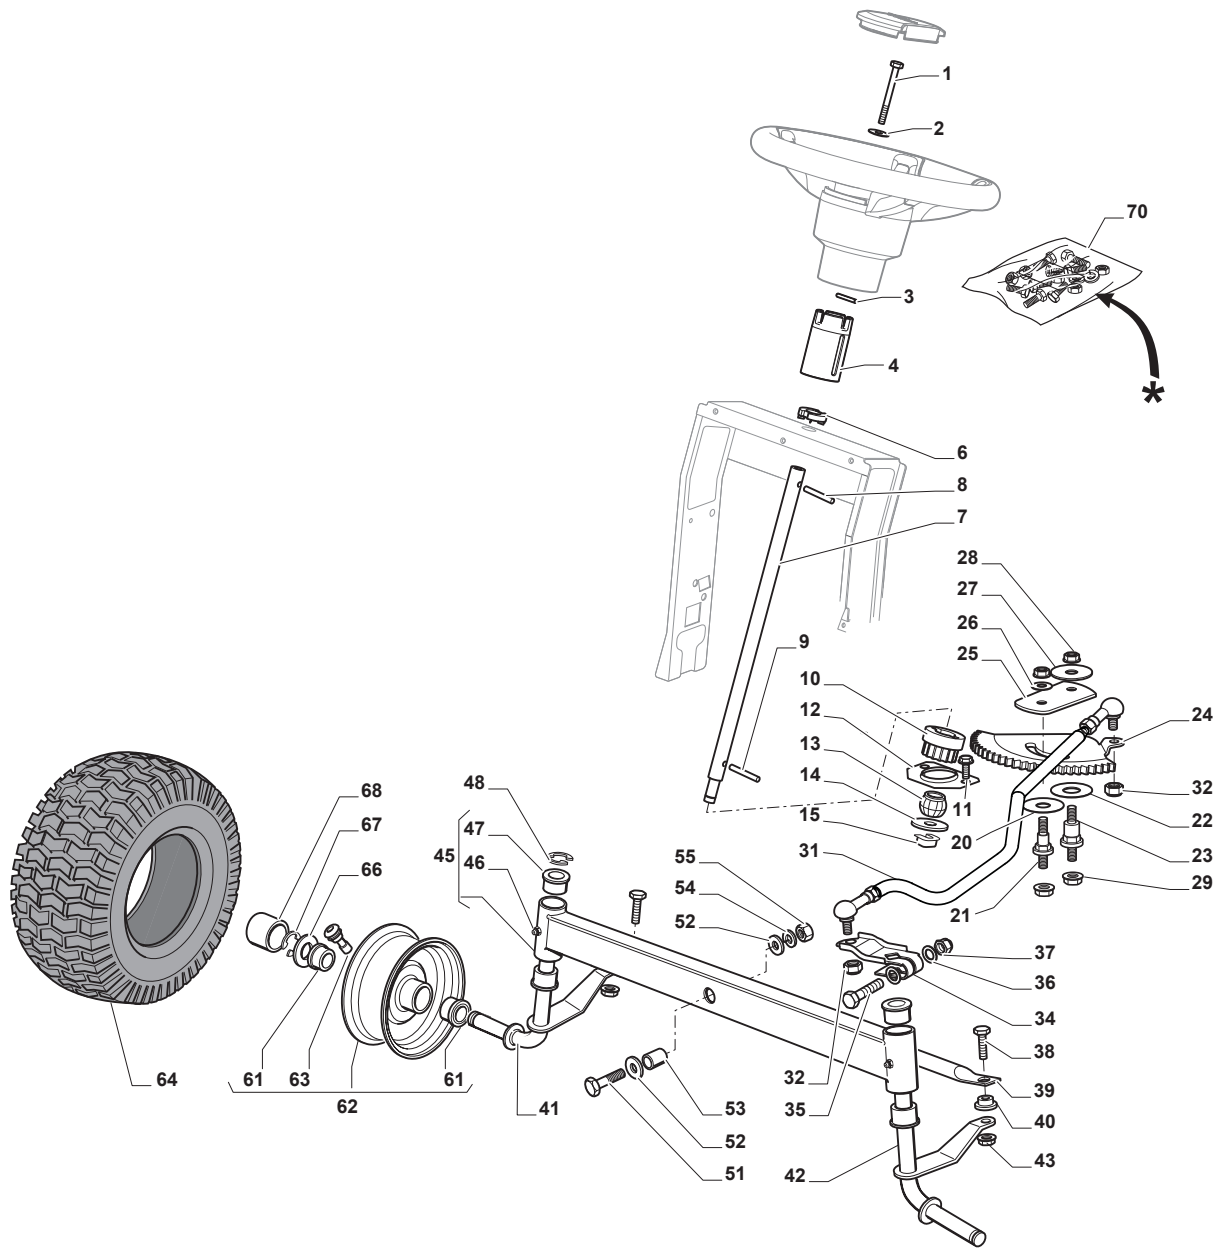

SD 98

Ride-on SD98 - 108 Steering for B&S Engine with Oil Filter for STIGA

Issue 19 - 2015

Models

Fig.	Q.ty	Part No	Description	Notes
64	2	127590066/0	Tyre	15 inch
66	2	125670005/1	Washer	
67	2	112001010/0	Benzing Ring	
68	2	322110233/0	Hub Cover	Standard Black Cover
68	2	322110239/0	Hub Cover	Stiga Style Cover
70	1	382180124/0	Screw