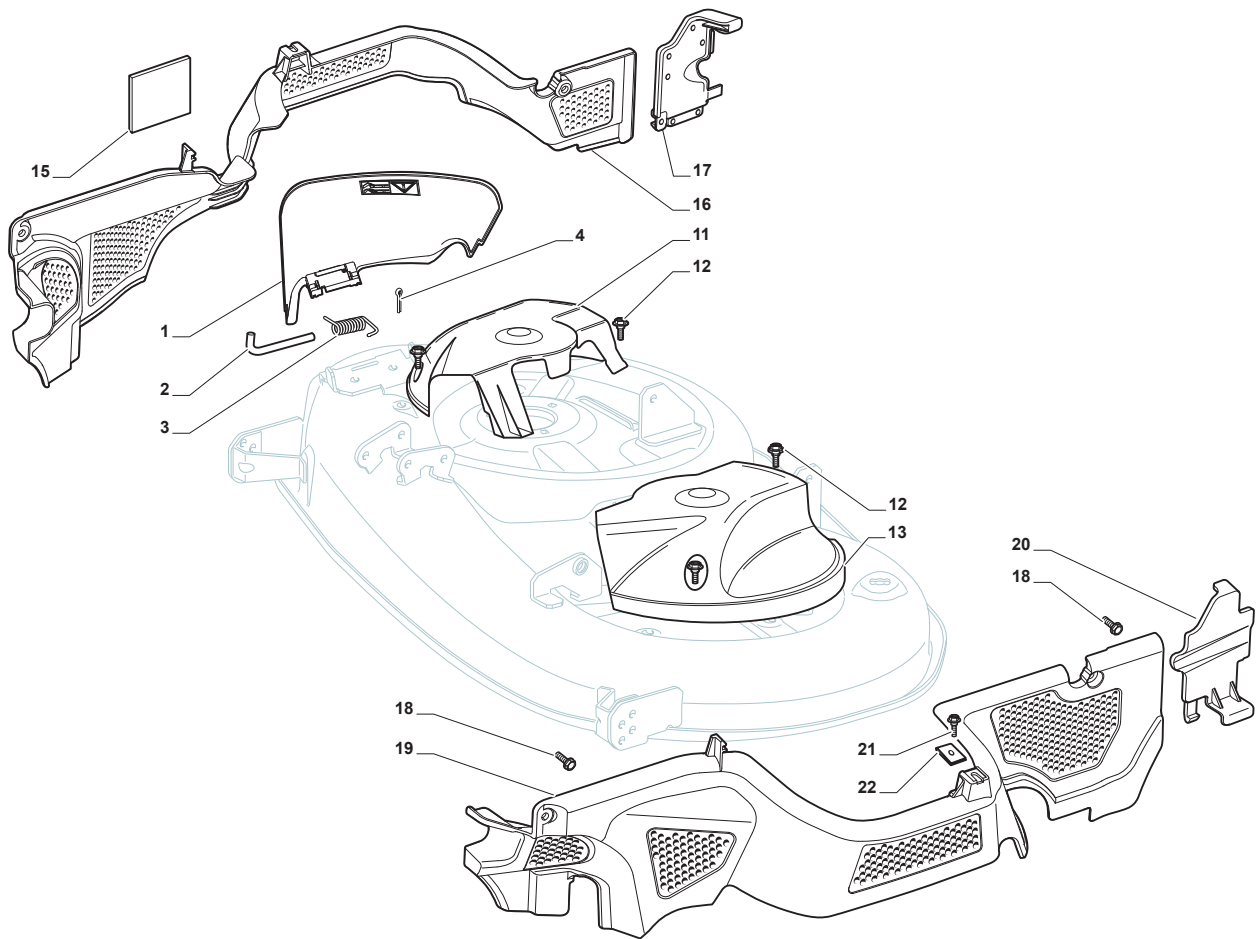

CODICE 93267

Fig.	Q.ty	Part No	Description	Notes
1	1	325600077/2	Exit Protection	
2	1	125510073/0	Fulcrum Pin	
3	1	125430242/1	Spring	
4	1	112141418/0	Cotter Pin	
11	1	325600078/0	Right Belt Protection Carter	
12	4	125943006/0	Screw	
13	1	325600079/0	Left Belt Protection	
15	1	325600084/0	Guard	only 98cm
16	1	325060154/0	Case	
17	1	325600082/0	Guard	
18	4	125943011/0	Screw	
19	1	325060155/0	Case	
20	1	325600083/0	Guard	
21	2	127943051/0	Screw	
22	2	112437506/0	Plate	