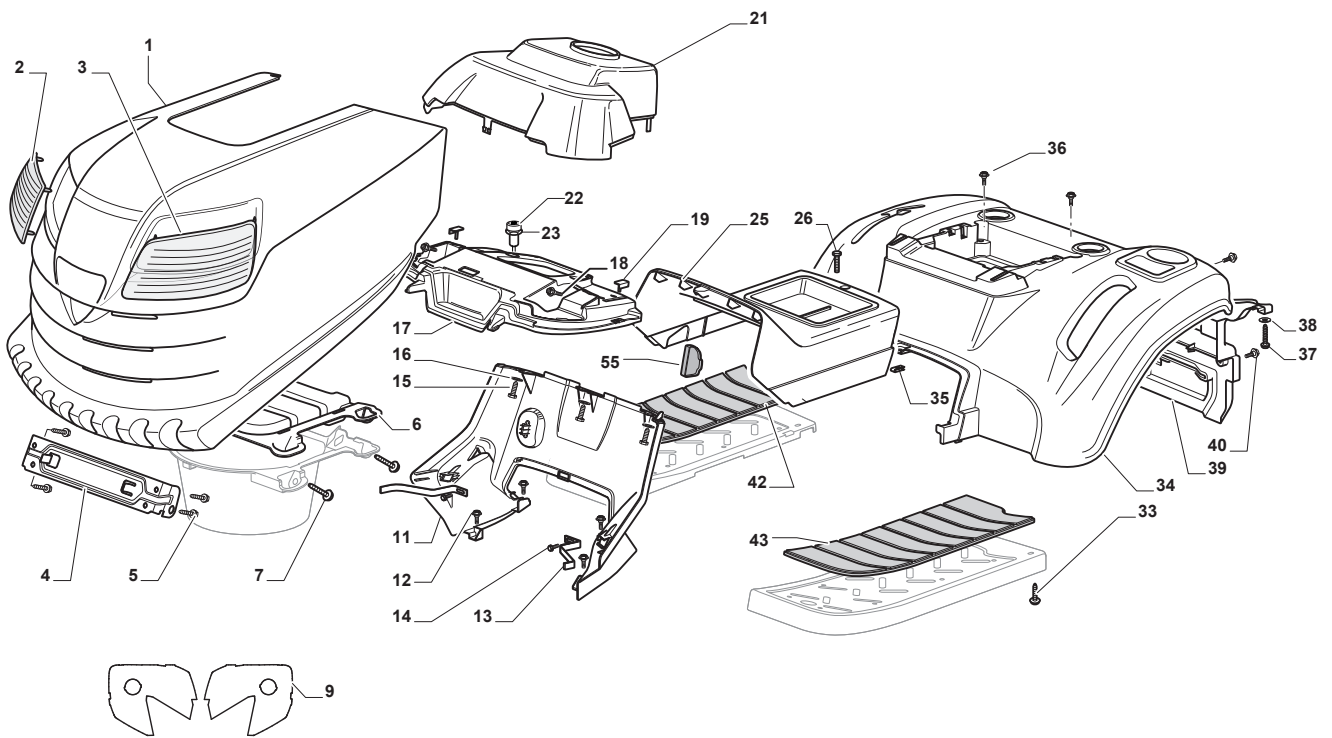

CODICE 93267

Fig.	Q.ty	Part No	Description	Notes
1	1	325076899/0	Engine Hood Black	
1	1	325076916/0	Engine Hood White	
1	1	382076954/0	Engine Hood Red	
1	1	382076955/0	Engine Hood Yellow	
1	1	382076958/0	Engine Hood Grey	
2	1	325410887/0	Right Grill	
3	1	325410888/0	Left Grill	
4	1	325785317/0	Engine Hood Support	
5	4	112735403/0	Screw	
6	1	325263302/1	Air Intake Grill	
7	4	112728692/0	Screw	
9	2	114363452/0	Label	
11	1	325785298/0	Dashboard Support	
12	4	125943010/0	Screw	
13	2	325270325/0	Guide	
14	2	112735599/0	Screw	
15	3	112735406/0	Screw	
16	3	112523040/0	Washer	
17	1	325120259/0	Dashboard	
18	2	125943010/0	Screw	
19	2	325260003/0	Grommet	
21	1	325120203/0	Cover	
22	1	325605003/0	Button	
23	1	325256250/0	Screwed Ring	
25	1	325110383/1	Cover, Red	
25	1	325110396/1	Central Cover, Yellow	
25	1	325110397/1	Cover, Black	
25	1	325110398/1	Cover, Grey	
25	1	325110423/0	Cover, White	
26	1	125943010/0	Screw	
33	4	112735406/0	Screw	
34	1	325110382/0	Red Wheels Cover	
34	1	325110399/0	Yellow Wheels Cover	
34	1	325110400/0	Black Wheels Cover	
34	1	325110401/0	Grey Wheels Cover	
34	1	325110422/0	White Wheels Cover	
35	1	112437506/0	Plate	
36	2	125943010/0	Screw	
37	2	112735406/0	Screw	
38	2	112523040/0	Washer	
39	1	325547208/2	Plate	
40	2	125943010/0	Screw	
42	1	325110384/0	Right Footboard Cover	
43	1	325110385/0	Left Footboard Cover	
55	1	325207191/0	Plate