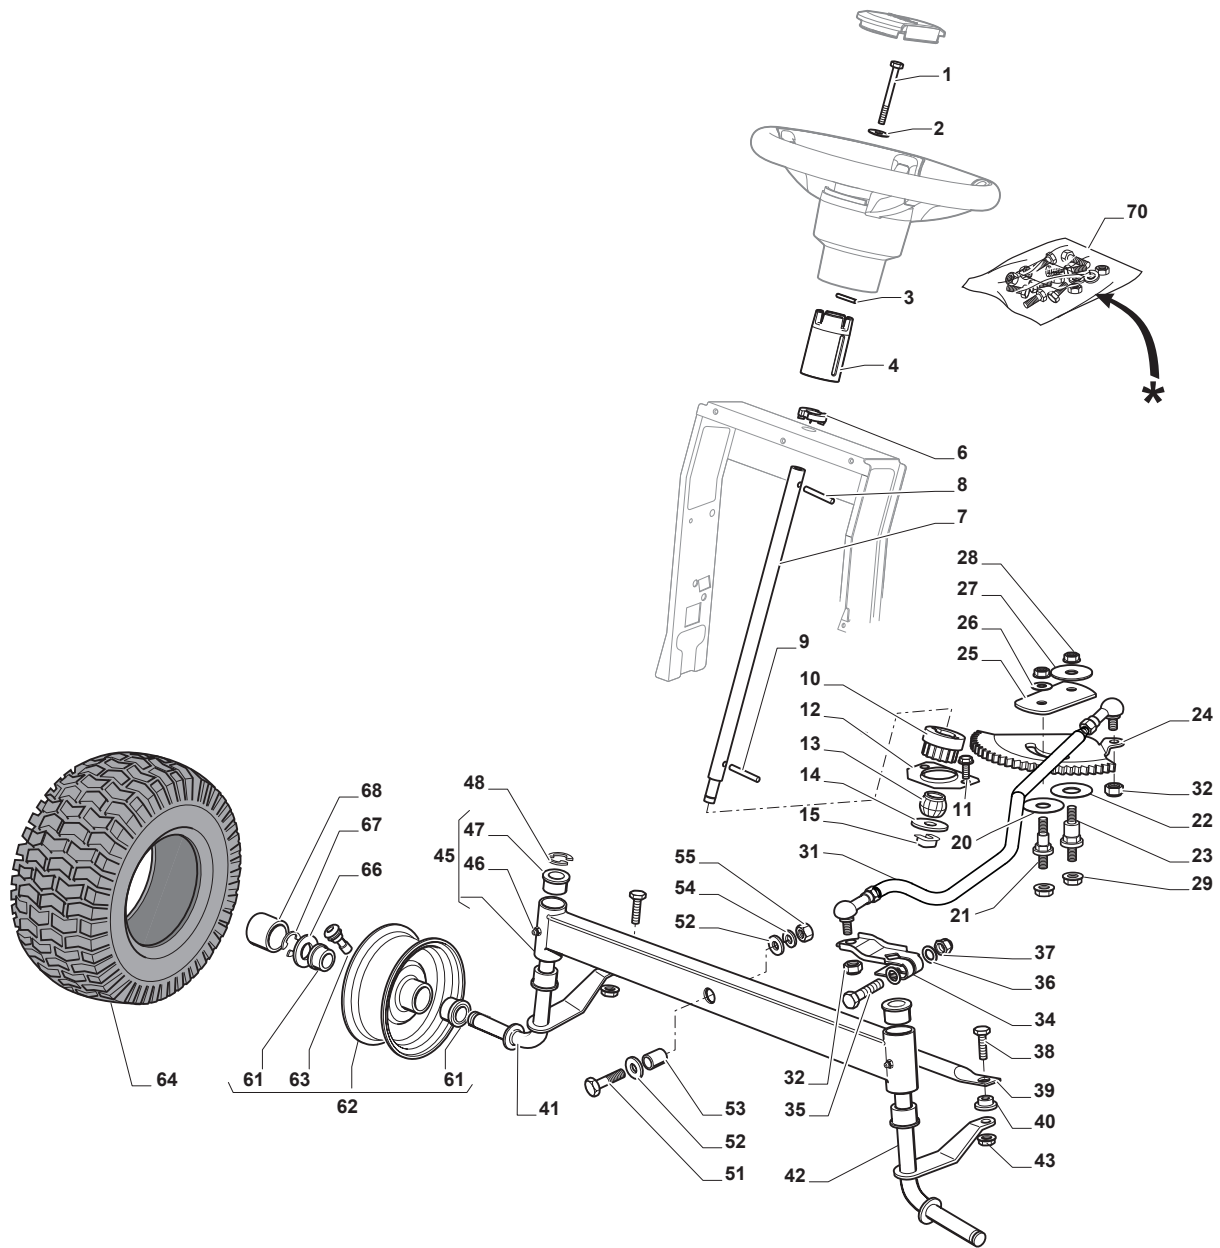

SD 98

Ride-on SD98 - 108 Steering for B&S Engine with Oil Filter for STIGA Models

Issue 19 - 2015

Fig.	Q.ty	Part No	Description	Notes
1	1	112692050/0	Screw	
2	1	112540260/0	Grower	
3	1	112523070/0	Washer	
4	1	382785266/0	Support	
6	1	325038008/0	Bushing	
7	1	125520007/0	Steering Column	
8	1	112620300/0	Spring	
9	1	112622650/0	Dowel pin	
10	1	125570003/0	Pinion	
11	2	127943051/0	Screw	
12	1	325785213/1	Support	
13	1	325743000/0	Joint	
14	1	112521370/0	Washer	
15	1	112436030/0	Plate	
20	1	322672151/0	Antifriction Washer	
21	1	125510104/0	Pin	
22	1	125670023/0	Washer	
23	1	125510109/0	Pin	
24	1	325735519/0	Steering Sector	
25	1	325547233/0	Plate	
26	1	112369500/0	Elastic Washer	
27	1	122160400/0	Elastic Disc	
28	2	112155010/0	Nut	
29	2	112155010/0	Nut	
31	1	382000665/1	Steering Rod	
32	2	112156602/0	Nut	
34	1	325318243/0	Lever	
35	1	112692390/0	Screw	
36	2	112521360/0	Washer	
37	1	112156602/0	Nut	
38	2	125510103/0	Pin	
39	1	325840029/0	Tie Rod	
40	2	325038007/0	Bushing	
41	1	382230369/0	Right Stub Axle	13 inch
41	1	382230373/0	Right Stub Axle	15 inch
42	1	382230371/0	Left Stub Axle	13 inch
42	1	382230375/0	Left Stub Axle	15 inch
43	2	112155000/0	Nut	
45	1	382034030/0	Equalizer With Bush And Lubricator	
46	2	112379511/0	Grease Dispenser	
47	4	125034002/1	Bushing	
48	1	112001010/0	Benzing Ring	
51	1	112692695/0	Screw	
52	2	112523100/0	Washer	
53	1	125160016/0	Spacer	
54	1	112587100/0	Grower	
55	1	112295300/0	Nut	
61	4	125122200/2	Bearing	
62	2	182000598/0	Rimm	
63	2	125950000/0	Valve	
64	2	125590014/0	Tyre	13 inch