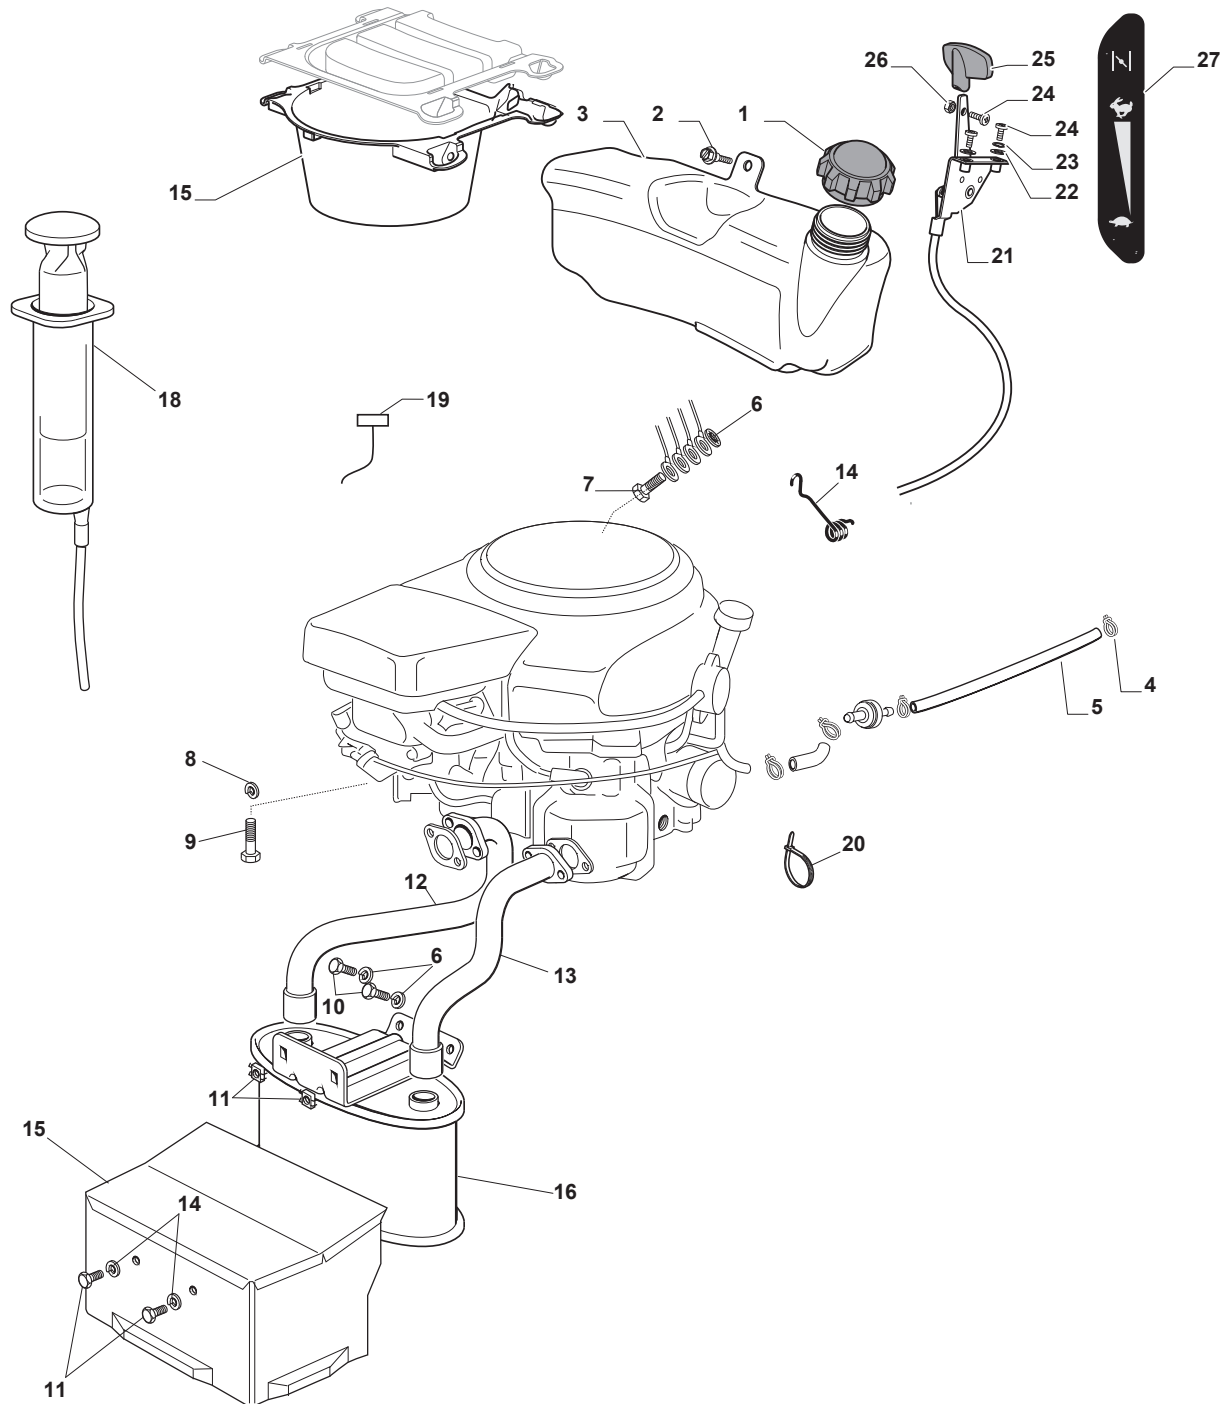

Fig.	Q.ty	Part No	Description	Notes
1	1	125795001/1	Cap	
2	4	125943010/0	Screw	
3	1	325735126/0	Fuel Tank	
4	1	325108044/1	Conveyor	
12	1	325869057/0	Connecting Tube	
13	2	118375051/1	Fair Led	
14	1	112583500/0	Grower	
15	2	112583500/0	Grower	
16	2	112793102/0	Screw	
17	2	112735802/0	Screw	
18	2	112583500/0	Grower	
19	2	112691100/0	Screw	
20	2	112154210/0	Nut	
21	1	112155000/0	Nut	
22	1	127598060/0	Oil Discharge Extension	
23	1	118737849/0	Plug	
24	1	118401001/1	Oil Seal	
25	2	112792611/0	Screw	
26	2	112540260/0	Grower	
27	1	182750010/0	Muffler	
28	2	112360425/0	Nut	
29	1	382598053/0	Muffler Protection	
30	2	125943012/0	Screw	
31	2	112583500/0	Grower	
32	2	112791213/1	Screw	
33	2	112154510/0	Nut	
34	1	133567000/0	Relay	
35	1	325394531/0	Knob	
36	1	184000251/1	Accelerator	
37	1	112726389/0	Screw	
38	1	112290800/0	Nut	
39	2	112726389/0	Screw	
40	2	112540020/0	Washer	
41	2	112521310/0	Washer	
42	1	114363697/0	Label	
43	1	125090006/0	Choke Control	
44	1	125730023/0	Intake Separator	

CODICE 93267

Fig.	Q.ty	Part No	Description	Notes
1	1	125795001/1	Cap	
2	4	125943010/0	Screw	
3	1	325735126/0	Fuel Tank	
4	2	118375051/1	Fair Led	
5	1	138780531/0	Fuel Tube	
6	3	112540260/0	Grower	
7	3	112793102/0	Screw	
8	4	112585100/0	Washer	
9	4	112735821/0	Screw	
10	2	112792611/0	Screw	
11	4	112360425/0	Nut	
12	1	118738256/0	Left Exhaust Connection	
13	1	118738257/0	Right Exhaust Connection	
14	2	112583500/0	Grower	
15	1	382598067/0	Muffler Protection	
16	1	182750003/0	Muffler Assy	
17	1	125430252/0	Spring	
18	1	118718000/0	Oil Emptying Syringe	
19	2	125090003/0	Choke Control	
20	2	133320022/0	Fastpoint Clamp Art.0384.Aa01	
21	1	182000201/2	Accelerator	
22	2	112521310/0	Washer	
23	2	112540020/0	Washer	
24	3	112726389/0	Screw	
25	1	325394531/0	Knob	
26	1	112290800/0	Nut	
27	1	114364617/0	Label	