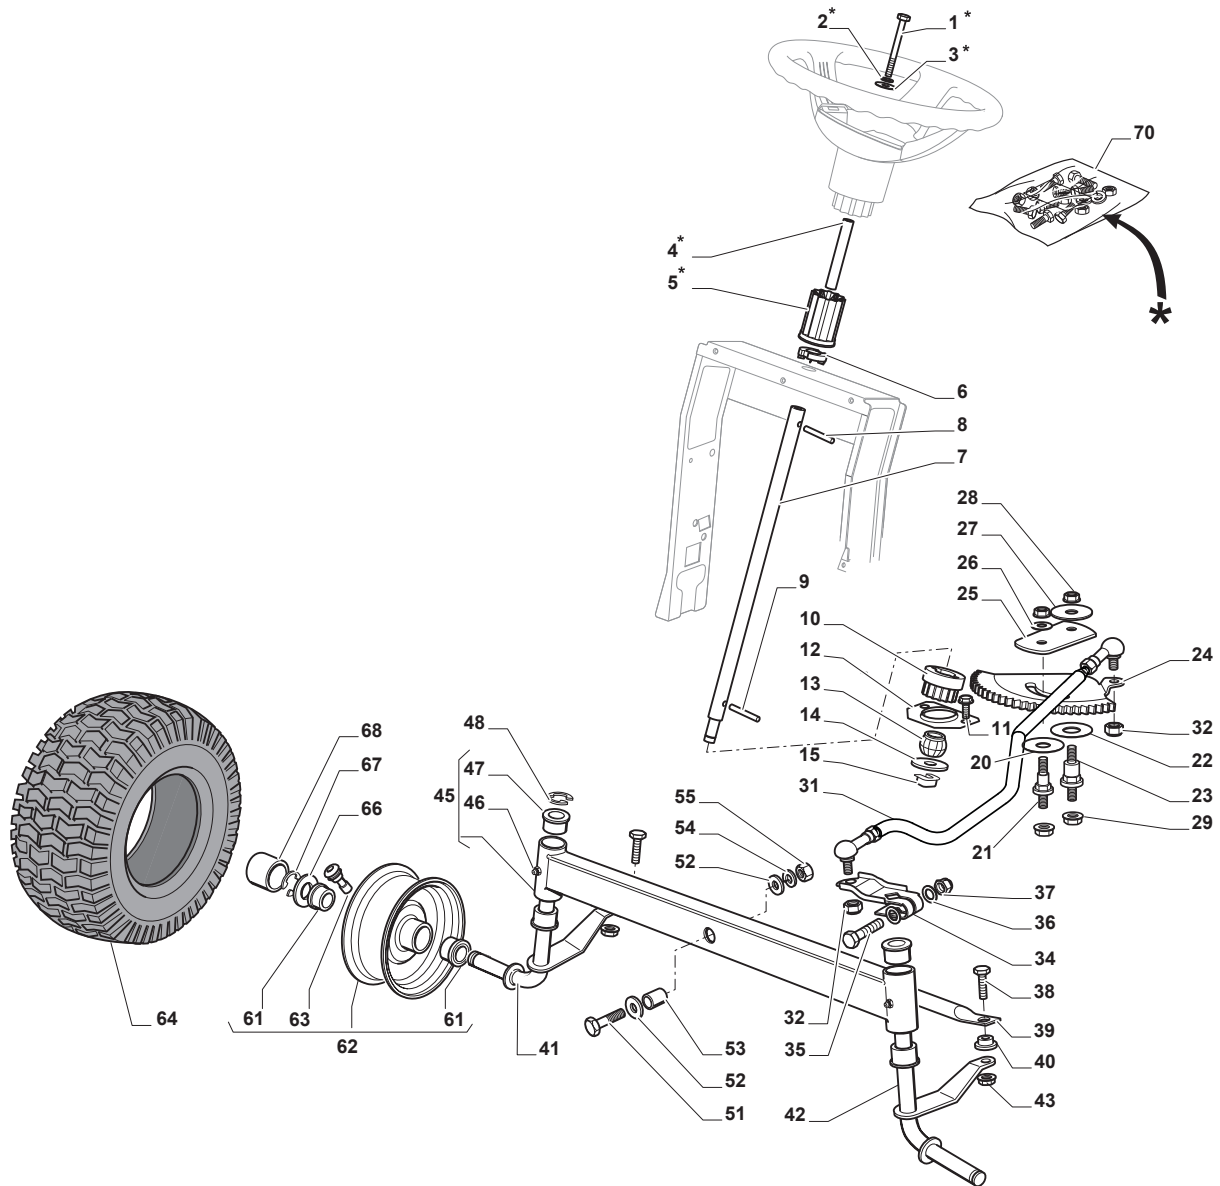

Fig.	Q.ty	Part No	Description	Notes
1	1	112692050/0	Screw	
2	1	112540260/0	Grower	
3	1	112523070/0	Washer	
4	1	125160047/0	Spacer	
5	1	325785318/0	Support	
6	1	325038008/0	Bushing	
7	1	125520007/0	Steering Column	
8	1	112620300/0	Spring	
9	1	112622650/0	Dowel pin	
10	1	125570003/0	Pinion	
11	2	127943051/0	Screw	
12	1	325785213/1	Support	
13	1	325743000/0	Joint	
14	1	112521370/0	Washer	
15	1	112436030/0	Plate	
20	1	322672151/0	Antifriction Washer	
21	1	125510104/0	Pin	
22	1	125670023/0	Washer	
23	1	125510109/0	Pin	
24	1	325735519/0	Steering Sector	
25	1	325547233/0	Plate	
26	1	112369500/0	Elastic Washer	
27	1	122160400/0	Elastic Disc	
28	2	112155010/0	Nut	
29	2	112155010/0	Nut	
31	1	382000665/1	Steering Rod	
32	2	112156602/0	Nut	
34	1	325318243/0	Lever	
35	1	112692390/0	Screw	
36	2	112521360/0	Washer	
37	1	112156602/0	Nut	
38	2	125510103/0	Pin	
39	1	325840029/0	Tie Rod	
40	2	325038007/0	Bushing	
41	1	382230369/0	Right Stub Axle	13 inch
41	1	382230373/0	Right Stub Axle	15 inch
42	1	382230371/0	Left Stub Axle	13 inch
42	1	382230375/0	Left Stub Axle	15 inch
43	2	112155000/0	Nut	
45	1	382034030/0	Equalizer With Bush And Lubricator	
46	2	112379511/0	Grease Dispenser	
47	4	125034002/1	Bushing	
48	1	112001010/0	Benzing Ring	
51	1	112692695/0	Screw	
52	2	112523100/0	Washer	
53	1	125160016/0	Spacer	
54	1	112587100/0	Grower	
55	1	112295300/0	Nut	
61	4	125122200/2	Bearing	
62	2	182000598/0	Rimm	
63	2	125950000/0	Valve	