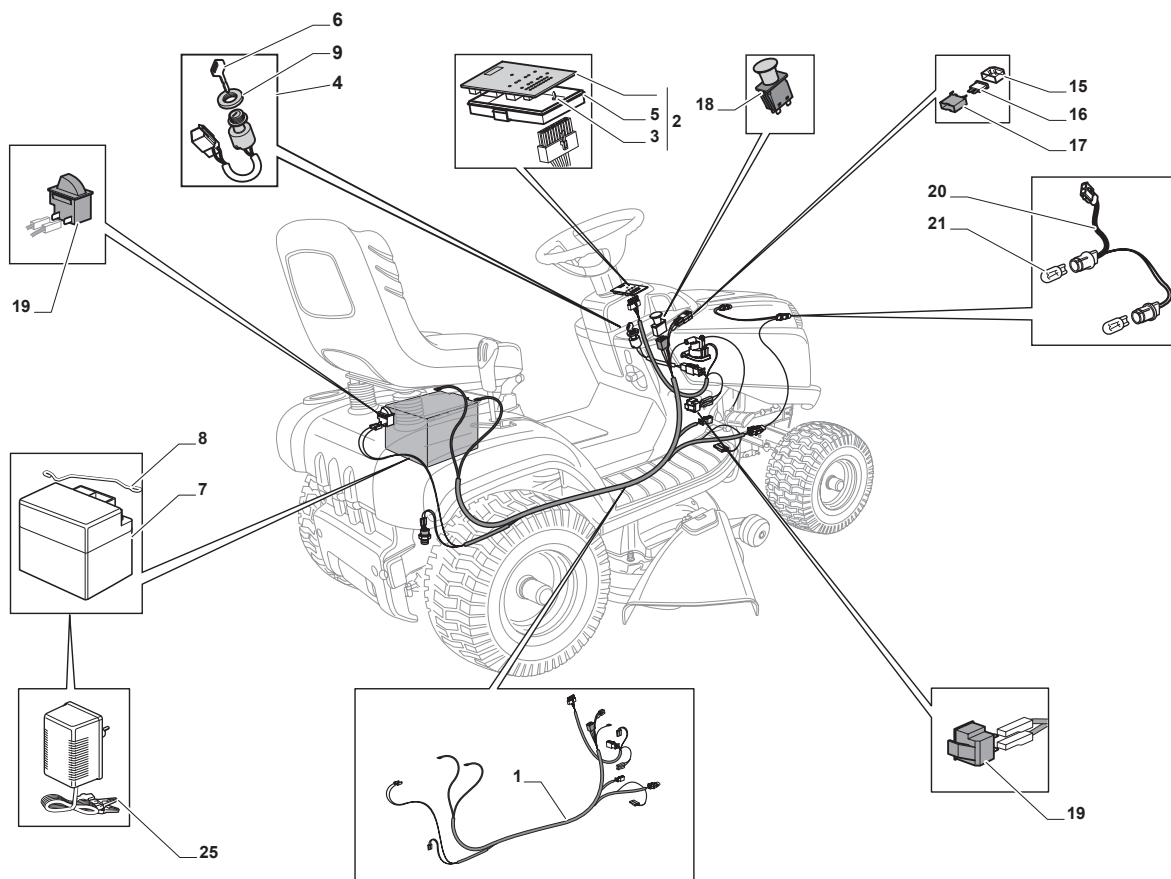

CODICE 93267

Fig.	Q.ty	Part No	Description	Notes
1	1	182040195/0	Cables Ass.Y	(models without lamp)
2	1	382722443/0	Electronic Card	
3	1	112735101/0	Screw	
4	1	118450075/1	Starting Switch	
5	1	325600080/0	Card Protection	
6	1	118210023/0	Starting Key	
7	1	118120002/1	Battery	
8	1	125430265/0	Spring	
9	1	118400863/0	Screwed Ring	
15	2	133215000/0	Cover	
16	1	133340040/0	Fuse 10 A	
16	1	133340036/0	Fuse 25 A	
17	2	133500007/0	Fuse Carrier	
18	1	118450074/0	Clutch Switch	
19	2	119410613/0	Microswitch	
20	1	182040186/0	Cable	for LAMP Version
20	1	182040191/0	Cables Ass.Y	for LED Version
21	2	118459100/0	Lamp For Lights	
25	1	182180091/0	Battery Charger	UK Plugg
25	1	182180090/0	Battery Charger	CE Plugg