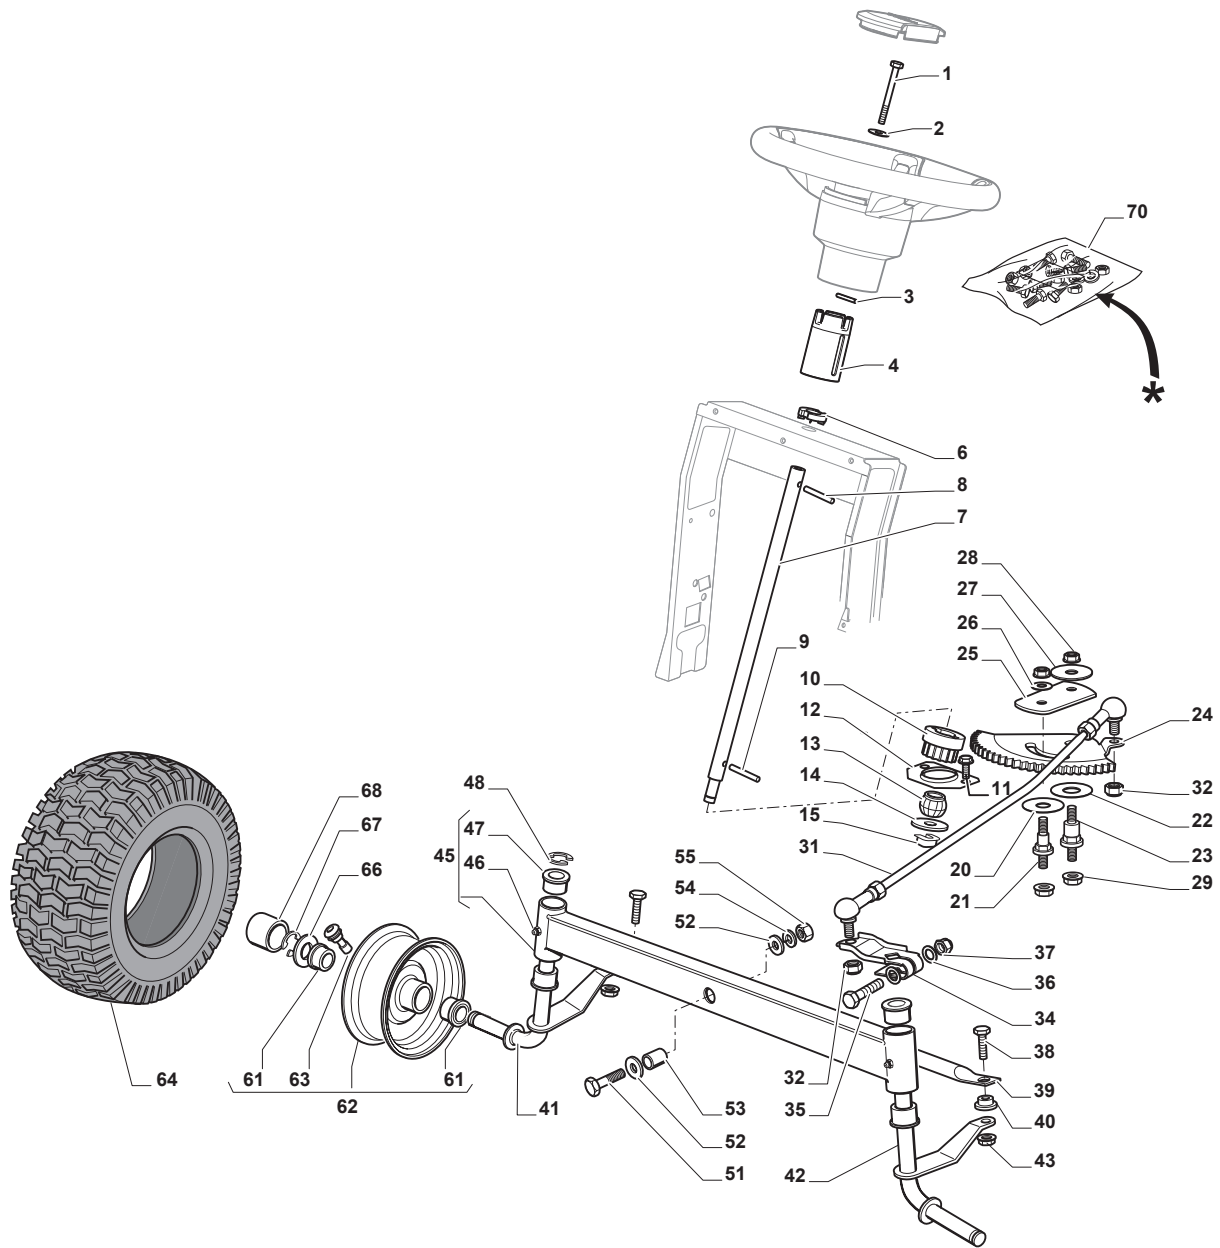

Fig.	Q.ty	Part No	Description	Notes
1	1	112692050/0	Screw	
2	1	112540260/0	Grower	
3	1	112523070/0	Washer	
4	1	382785266/0	Support	
6	1	325038008/0	Bushing	
7	1	125520007/0	Steering Column	
8	1	112620300/0	Spring	
9	1	112622650/0	Dowel pin	
10	1	125570003/0	Pinion	
11	2	127943051/0	Screw	
12	1	325785213/1	Support	
13	1	325743000/0	Joint	
14	1	112521370/0	Washer	
15	1	112436030/0	Plate	
20	1	322672151/0	Antifriction Washer	
21	1	125510104/0	Pin	
22	1	125670023/0	Washer	
23	1	125510109/0	Pin	
24	1	325735519/0	Steering Sector	
25	1	325547233/0	Plate	
26	1	112369500/0	Elastic Washer	
27	1	122160400/0	Elastic Disc	
28	2	112155010/0	Nut	
29	2	112155010/0	Nut	
31	1	382000566/2	Steering Rod	
32	2	112156602/0	Nut	
34	1	325318243/0	Lever	
35	1	112692390/0	Screw	
36	2	112521360/0	Washer	
37	1	112156602/0	Nut	
38	2	125510103/0	Pin	
39	1	325840029/0	Tie Rod	
40	2	325038007/0	Bushing	
41	1	382230369/0	Right Stub Axle	13 inch
41	1	382230373/0	Right Stub Axle	15 inch
42	1	382230371/0	Left Stub Axle	13 inch
42	1	382230375/0	Left Stub Axle	15 inch
43	2	112155000/0	Nut	
45	1	382034030/0	Equalizer With Bush And Lubricator	
46	2	112379511/0	Grease Dispenser	
47	4	125034002/1	Bushing	
48	1	112001010/0	Benzing Ring	
51	1	112692695/0	Screw	
52	2	112523100/0	Washer	
53	1	125160016/0	Spacer	
54	1	112587100/0	Grower	
55	1	112295300/0	Nut	
61	4	125122200/2	Bearing	
62	2	182000598/0	Rimm	
63	2	125950000/0	Valve	
64	2	125590014/0	Tyre	13 inch