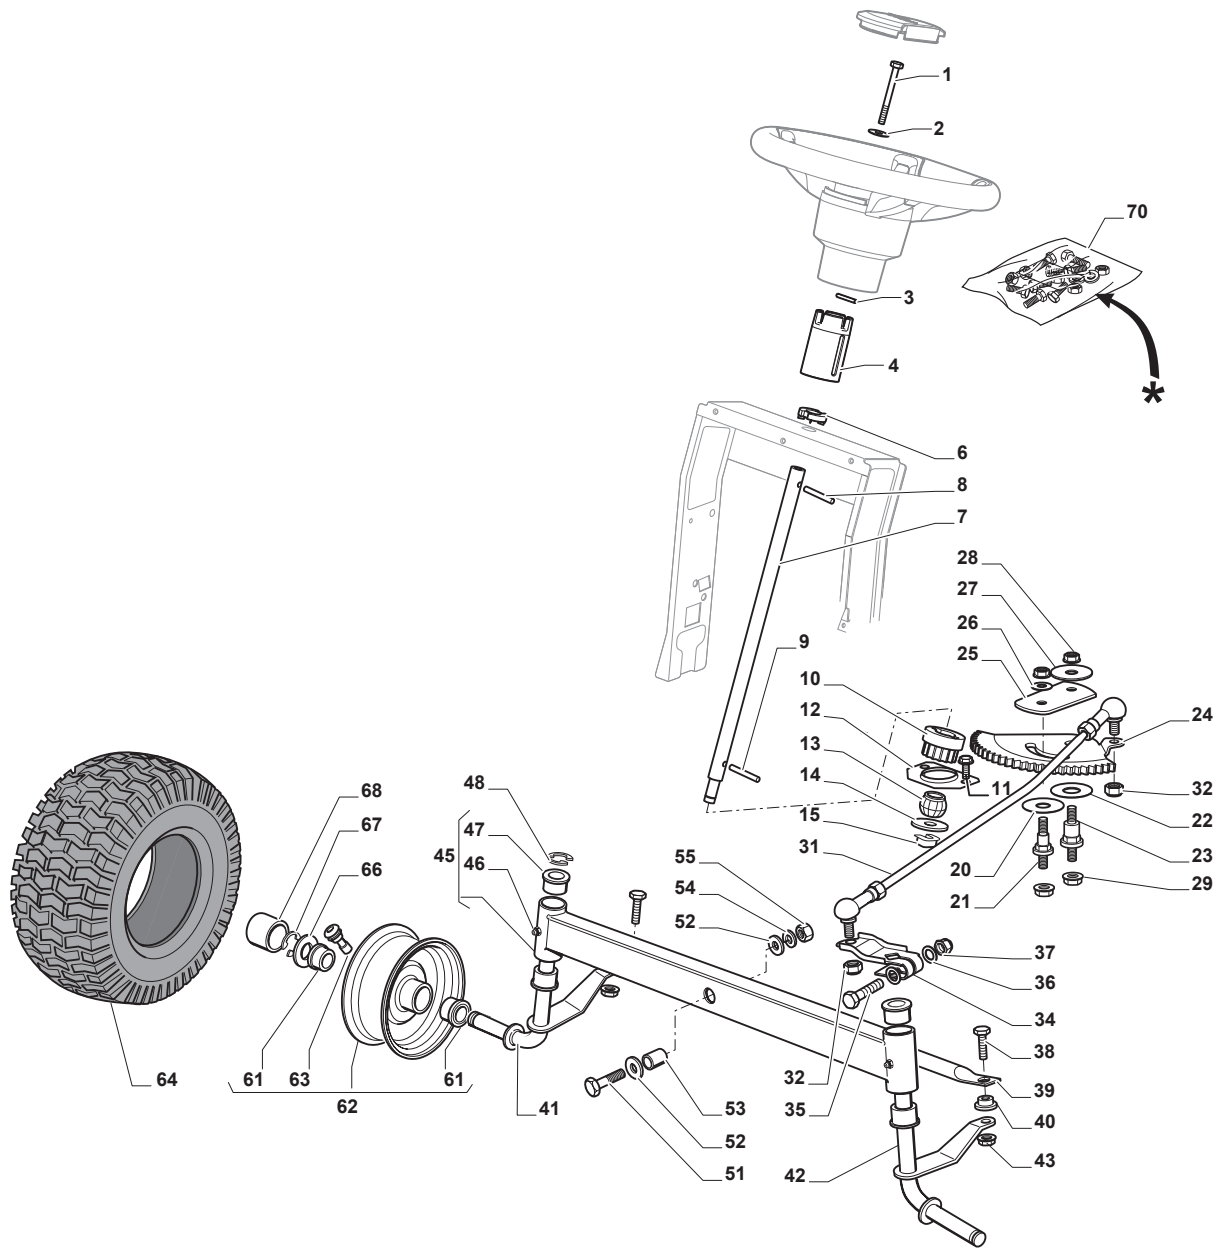

Fig.	Q.ty	Part No	Description	Notes
1	1	112692050/0	Screw	
2	1	112540260/0	Grower	
3	1	112523070/0	Washer	
4	1	382785266/0	Support	
6	1	325038008/0	Bushing	
7	1	125520007/0	Steering Column	
8	1	112620300/0	Spring	
9	1	112622650/0	Dowel pin	
10	1	125570003/0	Pinion	
11	2	127943051/0	Screw	
12	1	325785213/1	Support	
13	1	325743000/0	Joint	
14	1	112521370/0	Washer	
15	1	112436030/0	Plate	
20	1	322672151/0	Antifriction Washer	
21	1	125510104/0	Pin	
22	1	125670023/0	Washer	
23	1	125510109/0	Pin	
24	1	325735519/0	Steering Sector	
25	1	325547233/0	Plate	
26	1	112369500/0	Elastic Washer	
27	1	122160400/0	Elastic Disc	
28	2	112155010/0	Nut	
29	2	112155010/0	Nut	
31	1	382000566/2	Steering Rod	
32	2	112156602/0	Nut	
34	1	325318243/0	Lever	
35	1	112692390/0	Screw	
36	2	112521360/0	Washer	
37	1	112156602/0	Nut	
38	2	125510103/0	Pin	
39	1	325840029/0	Tie Rod	
40	2	325038007/0	Bushing	
41	1	382230369/0	Right Stub Axle	13 inch
41	1	382230373/0	Right Stub Axle	15 inch
42	1	382230371/0	Left Stub Axle	13 inch
42	1	382230375/0	Left Stub Axle	15 inch
43	2	112155000/0	Nut	
45	1	382034030/0	Equalizer With Bush And Lubricator	
46	2	112379511/0	Grease Dispenser	
47	4	125034002/1	Bushing	
48	1	112001010/0	Benzing Ring	
51	1	112692695/0	Screw	
52	2	112523100/0	Washer	
53	1	125160016/0	Spacer	
54	1	112587100/0	Grower	
55	1	112295300/0	Nut	
61	4	125122200/2	Bearing	
62	2	182000598/0	Rimm	
63	2	125950000/0	Valve	
64	2	125590014/0	Tyre	13 inch