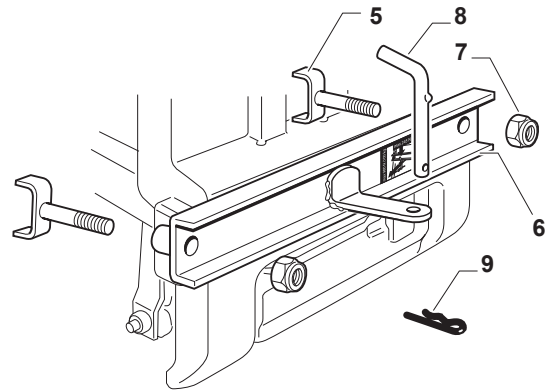

Fig.	Q.ty	Part No	Description	Notes
1	1	382869038/0	Muffler Protection	
2	4	125943008/0	Screw	
5	2	382650211/0	Stiffening	
6	1	382033111/0	Rod	
7	2	112155000/0	Nut	
8	1	125510021/1	Hitch Pin	
9	1	124487999/0	Spring Pin	
10	2	112815205/0	Screw	
11	1	325140105/0	Deflector	
12	2	325785471/0	Pin	
13	2	125580040/0	Pin	
14	2	118737221/0	Clip	
15	2	112292102/0	Nut	
16	2	112604899/0	Crown Fastener