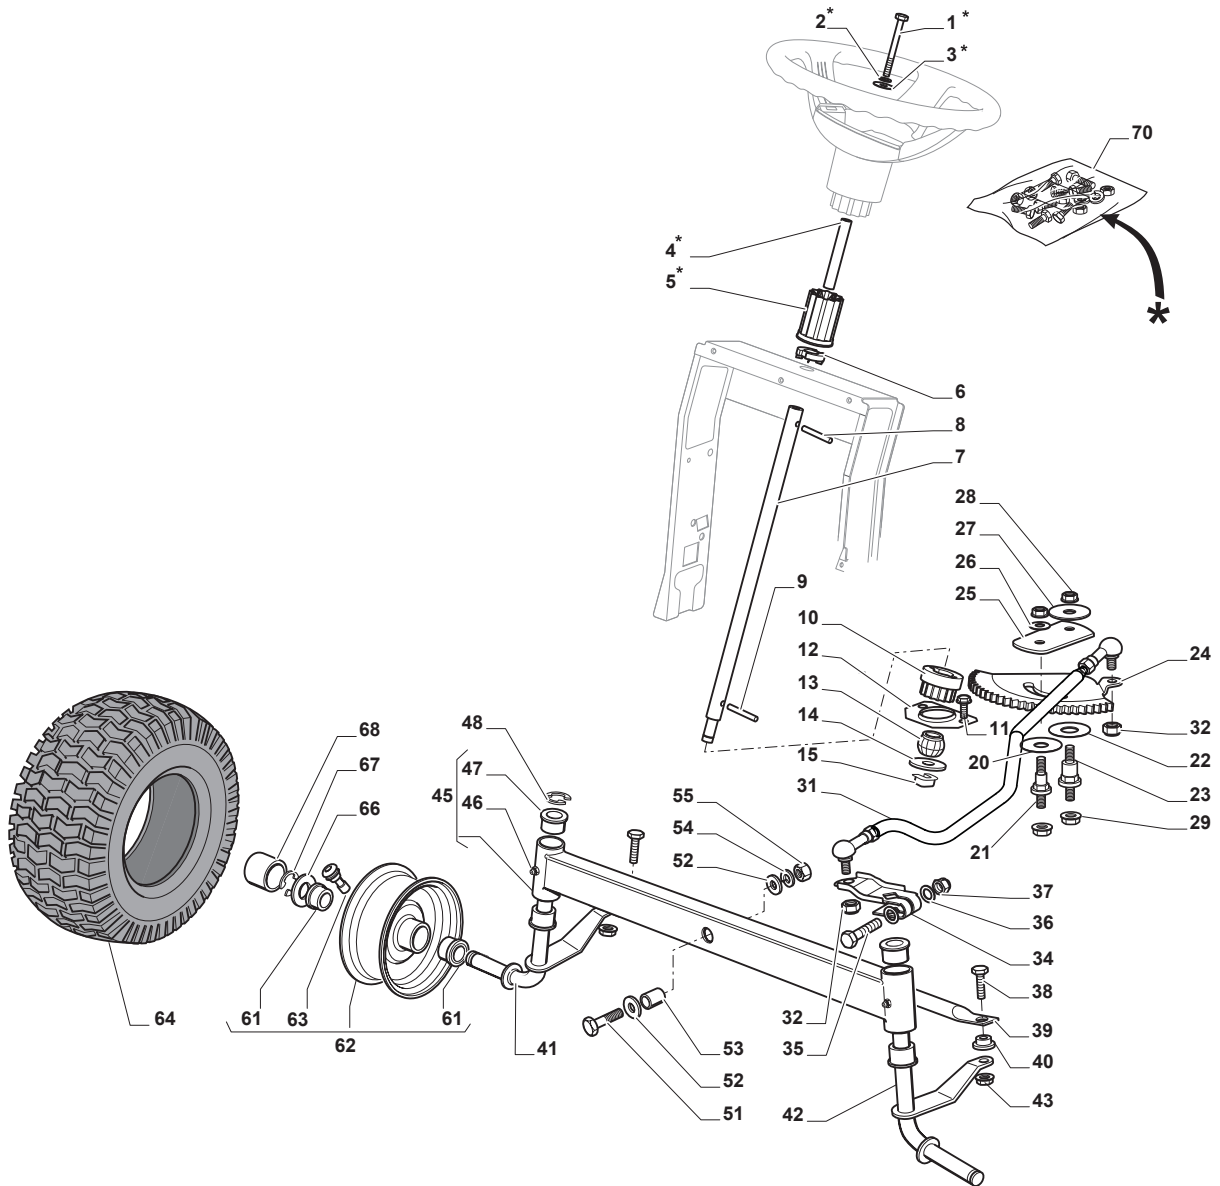

CODICE 93267

Fig.	Q.ty	Part No	Description	Notes
64	2	125590014/0	Tyre	13 inch
64	2	127590066/0	Tyre	15 inch
66	2	125670005/1	Washer	
67	2	112001010/0	Benzing Ring	
68	2	322110233/0	Hub Cover	Standard Black Cover
68	2	322110239/0	Hub Cover	Stiga Style Cover
70	1	382180124/0	Screw