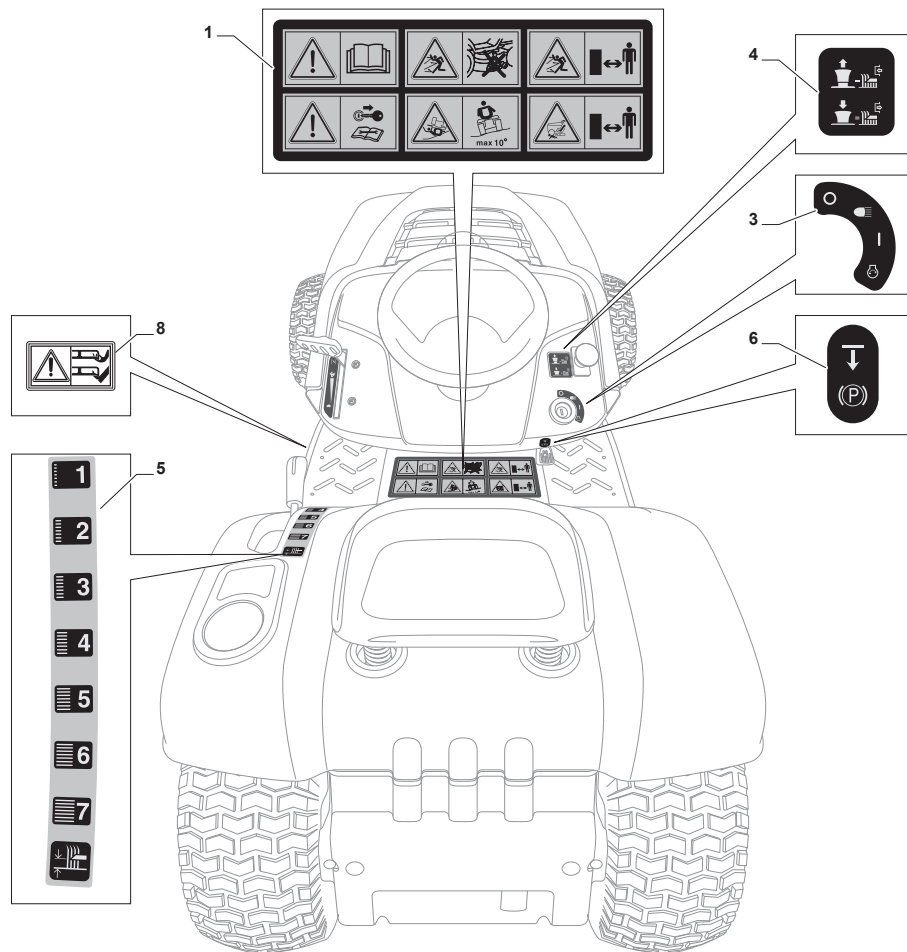

CODICE 93267

Fig.	Q.ty	Part No	Description	Notes
1	1	182040195/0	Cables Ass.Y	(models without lamp)
2	1	382722443/0	Electronic Card	
3	1	112735101/0	Screw	
4	1	118450075/1	Starting Switch	
5	1	325600080/0	Card Protection	
6	1	118210023/0	Starting Key	
7	1	118120002/1	Battery	
8	1	125430265/0	Spring	
9	1	118400863/0	Screwed Ring	
15	2	133215000/0	Cover	
16	1	133340040/0	Fuse 10 A	
16	1	133340036/0	Fuse 25 A	
17	2	133500007/0	Fuse Carrier	
18	1	118450074/0	Clutch Switch	
19	2	119410613/0	Microswitch	
20	1	182040186/0	Cable	for LAMP Version
20	1	182040191/0	Cables Ass.Y	for LED Version
21	2	118459100/0	Lamp For Lights	
25	1	182180091/0	Battery Charger	UK Plugg
25	1	182180090/0	Battery Charger	CE Plugg