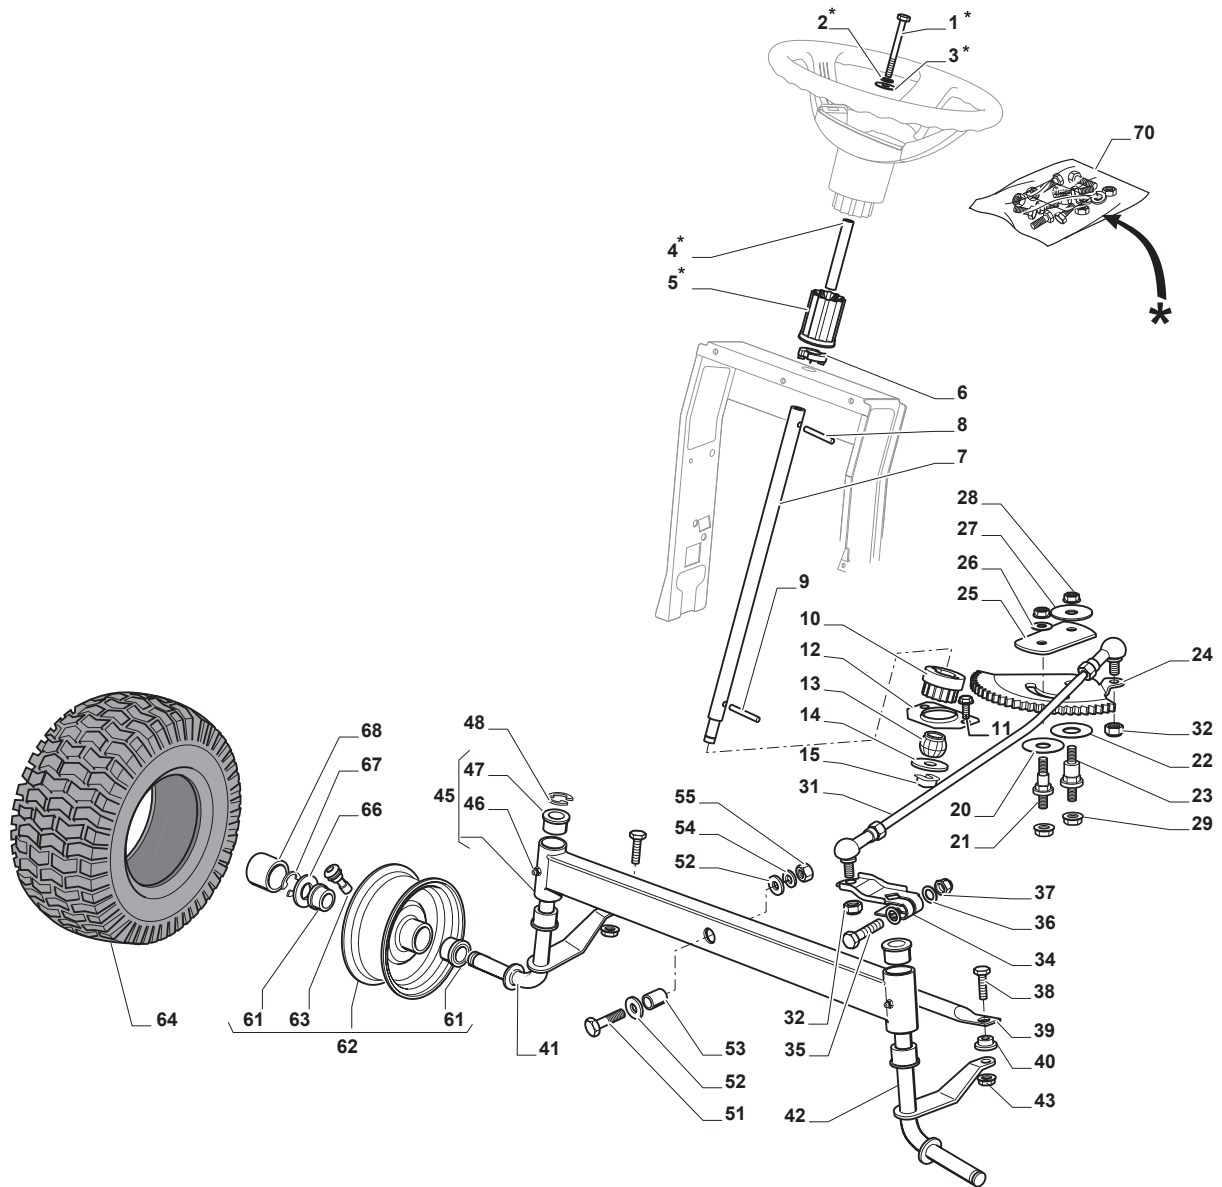

CODICE 93267

Fig.	Q.ty	Part No	Description	Notes
1	1	112692050/0	Screw	
2	1	112540260/0	Grower	
3	1	112523070/0	Washer	
4	1	125160047/0	Spacer	
5	1	325785318/0	Support	
6	1	325038008/0	Bushing	
7	1	125520007/0	Steering Column	
8	1	112620300/0	Spring	
9	1	112622650/0	Dowel pin	
10	1	125570003/0	Pinion	
11	2	127943051/0	Screw	
12	1	325785213/1	Support	
13	1	325743000/0	Joint	
14	1	112521370/0	Washer	
15	1	112436030/0	Plate	
20	1	322672151/0	Antifriction Washer	
21	1	125510104/0	Pin	
22	1	125670023/0	Washer	
23	1	125510109/0	Pin	
24	1	325735519/0	Steering Sector	
25	1	325547233/0	Plate	
26	1	112369500/0	Elastic Washer	
27	1	122160400/0	Elastic Disc	
28	2	112155010/0	Nut	
29	2	112154210/0	Nut	
31	1	382000566/1	Steering Rod	
32	2	112156602/0	Nut	
34	1	325318243/0	Lever	
35	1	112692390/0	Screw	
36	2	112521360/0	Washer	
37	1	112156602/0	Nut	
38	2	125510103/0	Pin	
39	1	325840029/0	Tie Rod	
40	2	325038007/0	Bushing	
41	1	382230369/0	Right Stub Axle	13 inch
41	1	382230373/0	Right Stub Axle	15 inch
42	1	382230371/0	Left Stub Axle	13 inch
42	1	382230375/0	Left Stub Axle	15 inch
43	2	112155000/0	Nut	
45	1	382034030/0	Equalizer With Bush And Lubricator	
46	2	112379511/0	Grease Dispenser	
47	4	125034002/1	Bushing	
48	1	112001010/0	Benzing Ring	
51	1	112692695/0	Screw	
52	2	112523100/0	Washer	
53	1	125160016/0	Spacer	
54	1	112587100/0	Grower	
55	1	112295300/0	Nut	
61	4	125122200/2	Bearing	
62	2	182000598/0	Rimm	
63	2	125950000/0	Valve	