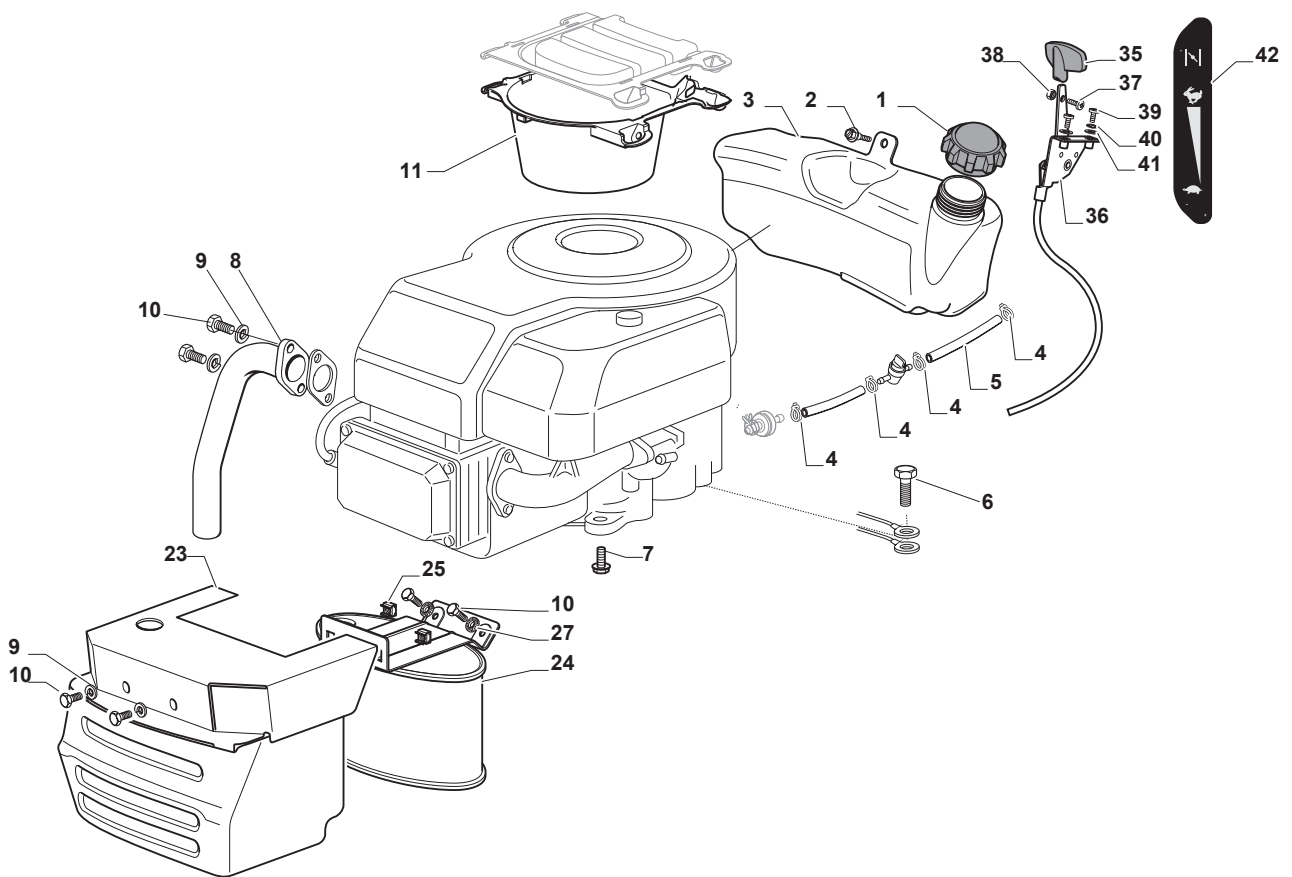

CODICE 93267

Fig.	Q.ty	Part No	Description	Notes
1	1	125795001/1	Cap	
2	4	125943010/0	Screw	
3	1	325735126/0	Fuel Tank	
4	2	118375051/1	Fair Led	
5	1	138780531/0	Fuel Tube	
6	3	112540260/0	Grower	
7	3	112793102/0	Screw	
8	4	112585100/0	Washer	
9	4	112735821/0	Screw	
10	2	112792611/0	Screw	
11	4	112360425/0	Nut	
12	1	118738256/0	Left Exhaust Connection	
13	1	118738257/0	Right Exhaust Connection	
14	2	112583500/0	Grower	
15	1	382598067/0	Muffler Protection	
16	1	182750003/0	Muffler Assy	
17	1	125430252/0	Spring	
18	1	118718000/0	Oil Emptying Syringe	
19	2	125090003/0	Choke Control	
20	2	133320022/0	Fastpoint Clamp Art.0384.Aa01	
21	1	182000201/2	Accelerator	
22	2	112521310/0	Washer	
23	2	112540020/0	Washer	
24	3	112726389/0	Screw	
25	1	325394531/0	Knob	
26	1	112290800/0	Nut	
27	1	114364617/0	Label	