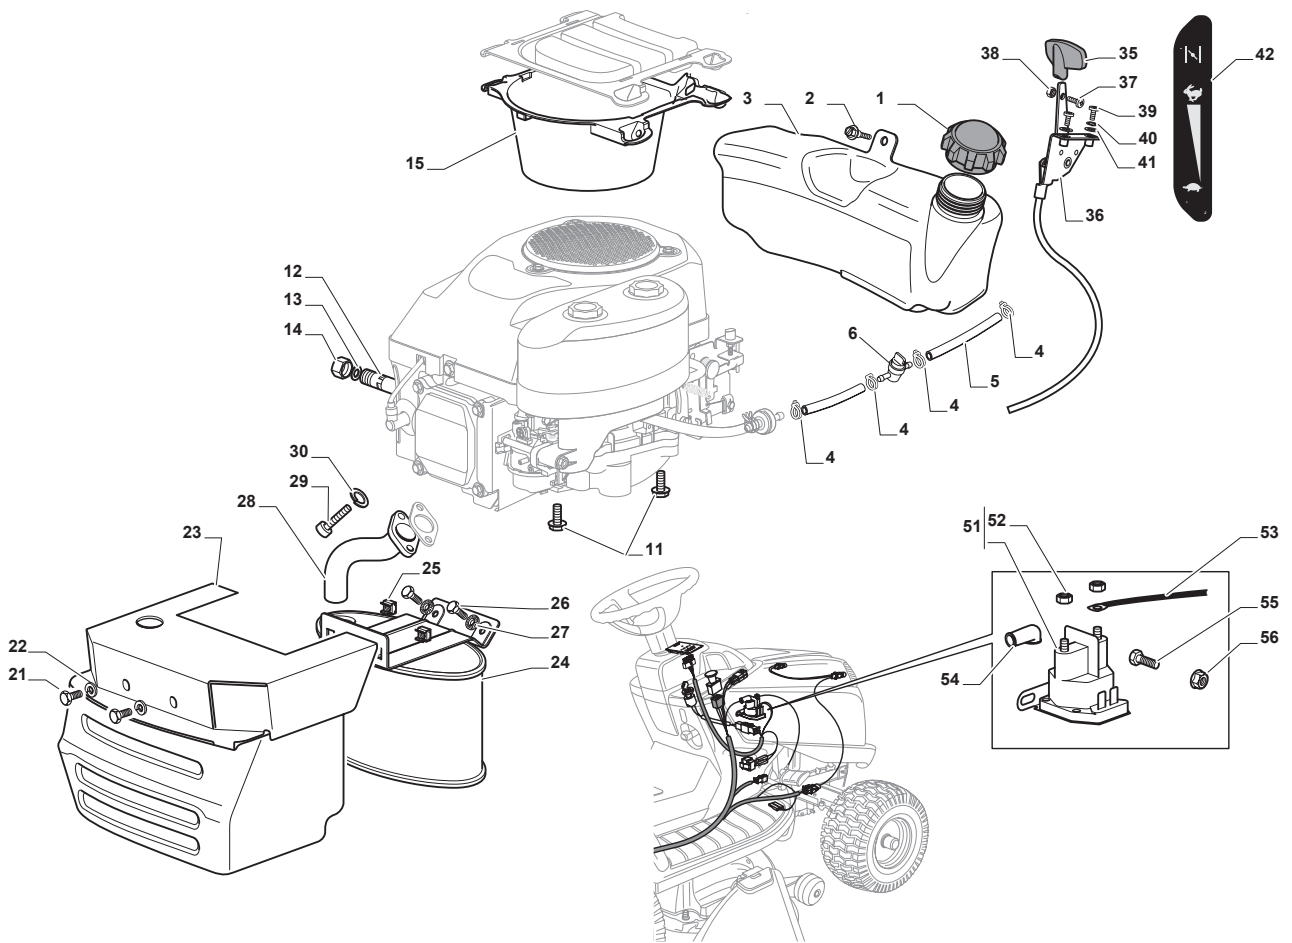

CODICE 93267

Fig.	Q.ty	Part No	Description	Notes
1	1	325600077/2	Exit Protection	
2	1	125510073/0	Fulcrum Pin	
3	1	125430242/1	Spring	
4	1	112141418/0	Cotter Pin	
11	1	325600078/0	Right Belt Protection Carter	
12	4	125943006/0	Screw	
13	1	325600079/0	Left Belt Protection	
15	1	325600084/0	Guard	only 98cm
16	1	325060154/0	Case	
17	1	325600082/0	Guard	
18	4	125943011/0	Screw	
19	1	325060155/0	Case	
20	1	325600083/0	Guard	
21	2	127943051/0	Screw	
22	2	112437506/0	Plate	

Fig.	Q.ty	Part No	Description	Notes
6	1	118562996/0	Shut out valve	
1	1	125795001/1	Cap	
2	4	125943006/0	Screw	
3	1	325735126/0	Fuel Tank	
4	4	118375051/1	Fair Led	
5	1	325869057/0	Connecting Tube	
11	4	112735108/1	Screw	
12	1	127598060/0	Oil Discharge Extension	
13	1	118401001/1	Oil Seal	
14	1	118737849/0	Plug	
15	1	325108044/1	Conveyor	
21	2	112792611/0	Screw	
22	2	112540260/0	Grower	
23	1	382598045/0	Muffler Protection	
24	1	182750010/0	Muffler	
25	2	112360425/0	Nut	
26	2	112792611/0	Screw	
27	2	112540260/0	Grower	
28	1	118738231/1	Exhaust Tube	
29	2	112737450/0	Screw	
30	2	112540260/0	Grower	
35	1	325394531/0	Knob	
36	1	182000215/0	Accelerator	
37	1	112726389/0	Screw	
38	1	112290800/0	Nut	
39	2	112726389/0	Screw	
40	2	112540020/0	Washer	
41	2	112521310/0	Washer	
42	1	114363697/0	Label	
51	1	118736111/0	Starter Relay	
52	2	112360352/0	Nut	
53	1	125065002/0	Cable	
54	1	118564864/1	Protection	
55	1	112790781/0	Screw	
56	2	112154510/0	Nut	