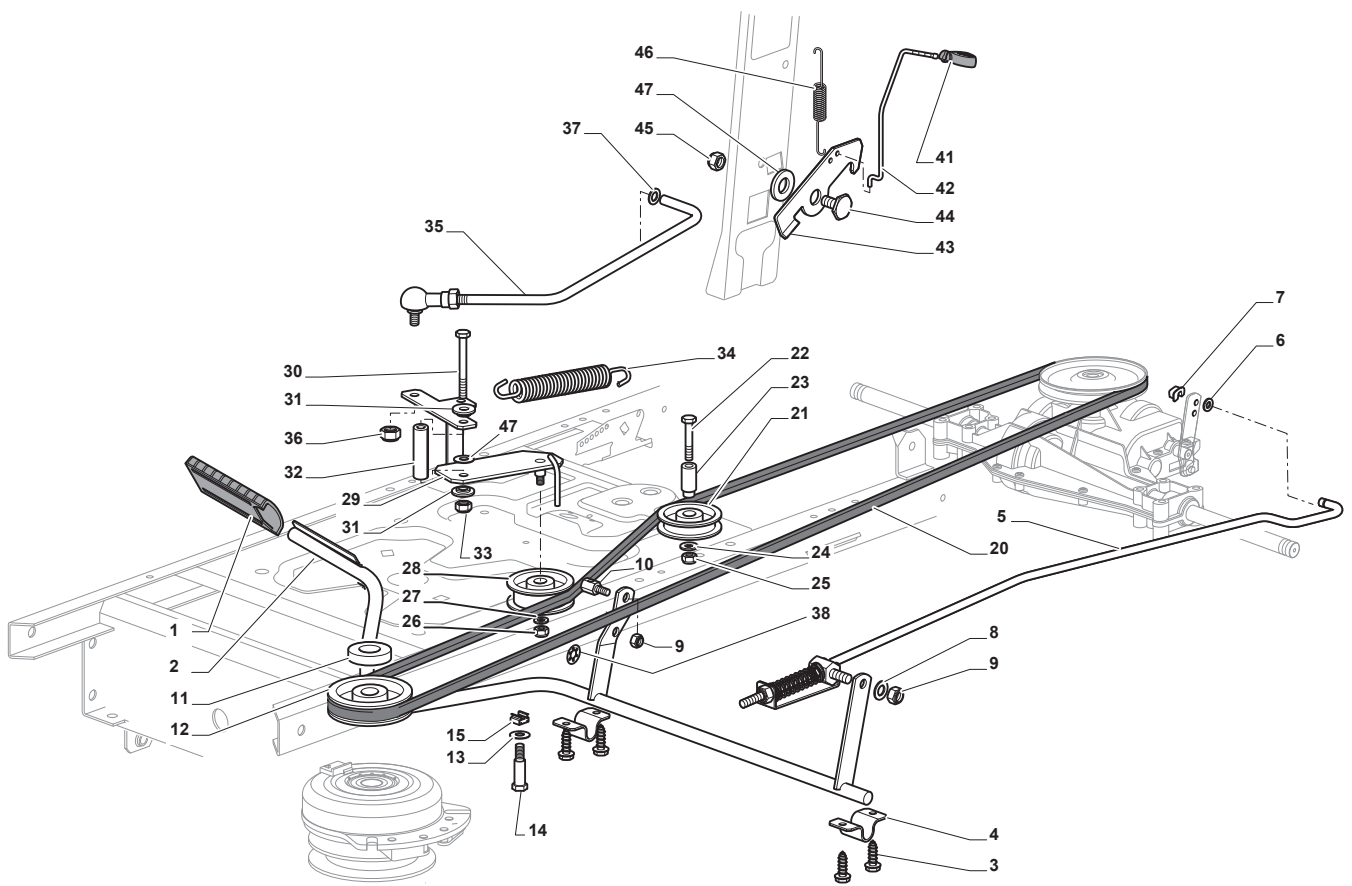

SD 98

Ride-on SD98 - 108 Steering for B&S Engine with Oil Filter for STIGA

Issue 19 - 2015

Models

Fig.	Q.ty	Part No	Description	Notes
64	2	127590066/0	Tyre	15 inch
66	2	125670005/1	Washer	
67	2	112001010/0	Benzing Ring	
68	2	322110233/0	Hub Cover	Standard Black Cover
68	2	322110239/0	Hub Cover	Stiga Style Cover
70	1	382180124/0	Screw	

Fig.	Q.ty	Part No	Description	Notes
1	1	325110391/0	Clamp Cover	
2	1	382500047/1	Pedal	
3	4	112735599/0	Screw	
4	2	325547231/0	Plate	
5	1	382000568/0	Rod	
6	1	112521350/0	Washer	
7	1	112436050/0	Plate	
8	1	325670011/0	Antifriction Washer	
9	1	112155000/0	Nut	
10	1	125510166/0		
11	1	125160021/0	Spacer	
12	1	125601567/0	Pulley	
13	2	112524010/0	Washer	
14	2	125580030/0	Belt Guide Peg	
15	2	112360425/0	Nut	
20	1	135062014/0	Belt	
21	1	325601599/0	Pulley	
22	1	112691400/0	Screw	
23	1	125160083/0	Spacer	
24	1	112523060/0	Washer	
25	1	112155000/0	Nut	
26	1	112155000/0	Nut	
27	1	112523060/0	Washer	
28	1	125601554/0	Pulley	
29	1	382318283/0	Lever	
30	1	112691600/0	Screw	
31	2	125038002/1	Bushing	
32	1	125160027/0	Spacer	
33	1	112155000/0	Nut	
34	1	125430262/0	Spring	
35	1	382820016/1	Tie Rod	
36	1	112293201/0	Nut	
37	1	124487997/0	Cotter Pin	
38	1	112604899/0	Crown Fastener	
41	1	125394509/1	Knob	
42	1	125033113/0	Rod	
43	1	325253011/1	Hook	
44	1	122524970/3	Pin	
45	1	112155000/0	Nut	
46	1	125430213/0	Spring	
47	1	112523060/0	Washer	